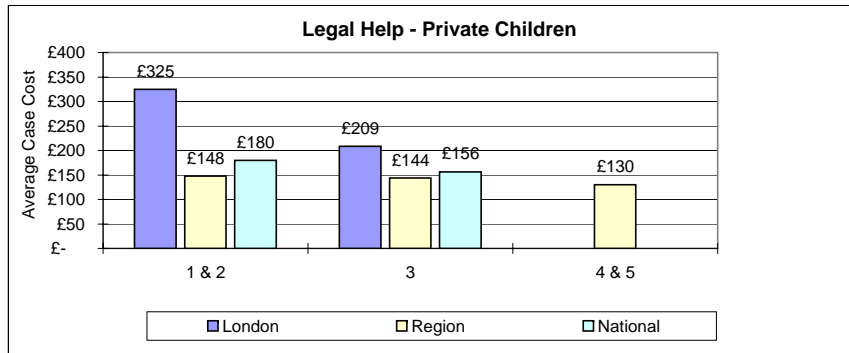

Immigration	1/2	3	4/5
London	£ 1,429	£ 1,718	£ 718
Region		£ 1,728	£ 1,082
National		£ 1,726	£ 984

Mental Health	1/2	3	4/5
London	£ 616	£ 1,008	
Region	£ 797	£ 754	£ 566
National	£ 706	£ 881	

Mental Health	1/2	3	4/5
London	£ 494	£ 4,596	
Region		£ 1,210	
National		£ 2,903	

Housing	1/2	3	4/5
London	£ 258	£ 245	
Region	£ 136	£ 178	
National	£ 203	£ 215	

Housing	1/2	3	4/5
London	£ 1,218	£ 1,602	
Region	£ 769	£ 1,649	
National	£ 1,016	£ 1,623	

Family	1 & 2	3	4 & 5
London	£ 335	£ 265	
Region	£ 204	£ 182	£ 179
National	£ 228	£ 198	

Family	1 & 2	3	4 & 5
London	£ 2,888	£ 4,406	
Region	£ 2,520	£ 2,772	£ 2,085
National	£ 2,588	£ 3,088	

Average of Sub-Categories averages

Family	1 & 2	3	4 & 5
London	£ 249	£ 248	
Region	£ 173	£ 167	£ 145
National	£ 187	£ 182	

Family	1 & 2	3	4 & 5
London	£ 3,318	£ 3,795	
Region	£ 2,096	£ 2,230	£ 2,259
National	£ 2,608	£ 2,857	

Private Children	1 & 2	3	4 & 5
London	£ 325	£ 209	
Region	£ 148	£ 144	£ 130
National	£ 180	£ 156	

Private Children	1 & 2	3	4 & 5
London	£ 2,863	£ 3,427	
Region	£ 1,886	£ 2,128	£ 1,722
National	£ 2,066	£ 2,367	