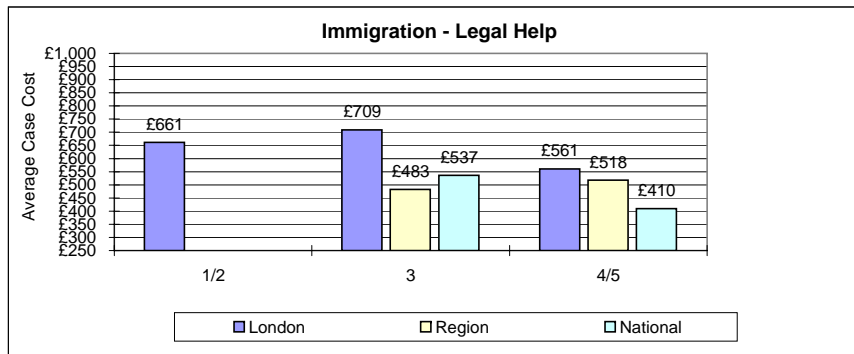

Crime	1 & 2	3	4 & 5
London	£ 421	£ 453	
Region	£ 311	£ 314	£ 331
National	£ 343	£ 353	

Crime	1 & 2	3	4 & 5
London	£ 3,225	£ 3,836	
Region	£ 1,873	£ 1,933	£ 996
National	£ 2,257	£ 2,473	

Immigration	1/2	3	4/5
London	£ 661	£ 709	£ 561
Region		£ 483	£ 518
National		£ 537	£ 410

Immigration	1/2	3	4/5
London	£ 1,429	£ 1,718	£ 718
Region		£ 1,728	£ 1,082
National		£ 1,726	£ 984

Mental Health	1/2	3	4/5
London	£ 616	£ 1,008	
Region	£ 797	£ 754	£ 566
National	£ 706	£ 881	

Mental Health	1/2	3	4/5
London	£ 494	£ 4,596	
Region		£ 1,210	
National		£ 2,903	

Housing	1/2	3	4/5
London	£ 258	£ 245	
Region	£ 136	£ 178	
National	£ 203	£ 215	

Housing	1/2	3	4/5
London	£ 1,218	£ 1,602	
Region	£ 769	£ 1,649	
National	£ 1,016	£ 1,623	

Family	1 & 2	3	4 & 5
London	£ 335	£ 265	
Region	£ 204	£ 182	£ 179
National	£ 228	£ 198	

Family	1 & 2	3	4 & 5
London	£ 2,888	£ 4,406	
Region	£ 2,520	£ 2,772	£ 2,085
National	£ 2,588	£ 3,088	

Average of Sub-Categories averages

Family	1 & 2	3	4 & 5
London	£ 249	£ 248	
Region	£ 173	£ 167	£ 145
National	£ 187	£ 182	