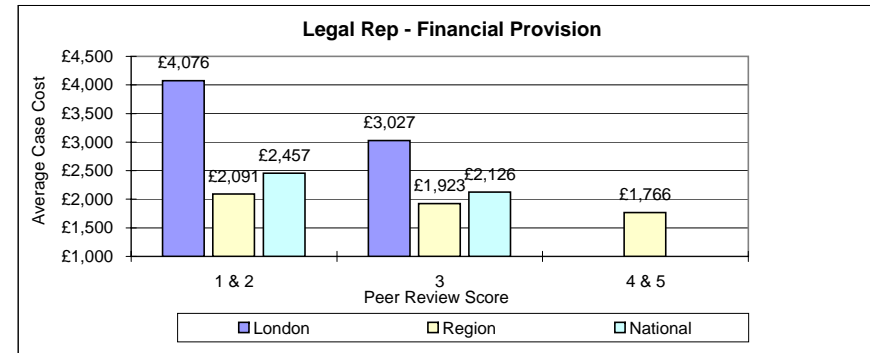

Financial Provision	1 & 2	3	4 & 5
London	£ 4,076	£ 3,027	
Region	£ 2,091	£ 1,923	£ 1,766
National	£ 2,457	£ 2,126