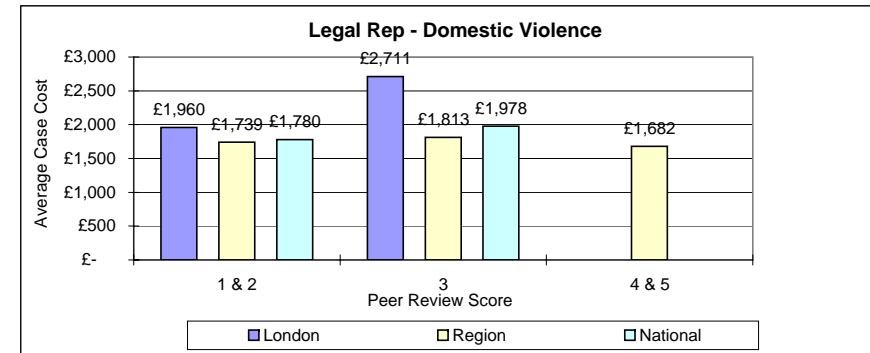

Family	1 & 2	3	4 & 5
London	£ 3,318	£ 3,795	
Region	£ 2,096	£ 2,230	£ 2,259
National	£ 2,608	£ 2,857	

Private Children	1 & 2	3	4 & 5
London	£ 325	£ 209	
Region	£ 148	£ 144	£ 130
National	£ 180	£ 156	

Private Children	1 & 2	3	4 & 5
London	£ 2,863	£ 3,427	
Region	£ 1,886	£ 2,128	£ 1,722
National	£ 2,066	£ 2,367	

Public Children	1 & 2	3	4 & 5
London	£ 197	£ 241	
Region	£ 187	£ 199	£ 116
National	£ 189	£ 206	

Public Children	1 & 2	3	4 & 5
London	£ 4,373	£ 6,015	
Region	£ 4,073	£ 4,747	£ 5,865
National	£ 4,128	£ 4,980	

Divorce	1 & 2	3	4 & 5
London	£ 380	£ 333	
Region	£ 275	£ 238	£ 252
National	£ 294	£ 256	

Financial Provision	1 & 2	3	4 & 5
London	£ 4,076	£ 3,027	
Region	£ 2,091	£ 1,923	£ 1,766
National	£ 2,457	£ 2,126	

Domestic Violence	1 & 2	3	4 & 5
London	£ 218	£ 287	
Region	£ 120	£ 129	£ 114
National	£ 138	£ 158	

Domestic Violence	1 & 2	3	4 & 5
London	£ 1,960	£ 2,711	
Region	£ 1,739	£ 1,813	£ 1,682
National	£ 1,780	£ 1,978	