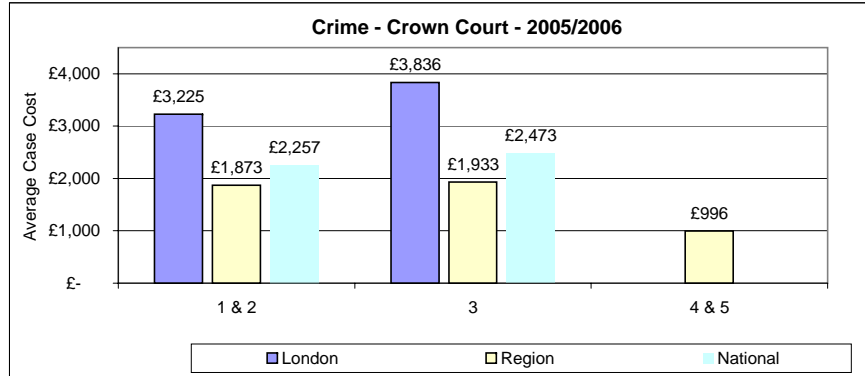

Crime	1 & 2	3	4 & 5
London	£ 421	£ 453	
Region	£ 311	£ 314	£ 331
National	£ 343	£ 353	

Crime	1 & 2	3	4 & 5
London	£ 3,225	£ 3,836	
Region	£ 1,873	£ 1,933	£ 996
National	£ 2,257	£ 2,473	

Immigration	1/2	3	4/5
London	£ 661	£ 709	£ 561
Region		£ 483	£ 518
National		£ 537	£ 410

Immigration	1/2	3	4/5
London	£ 1,429	£ 1,718	£ 718
Region		£ 1,728	£ 1,082
National		£ 1,726	£ 984

Mental Health	1/2	3	4/5
London	£ 616	£ 1,008	
Region	£ 797	£ 754	£ 566
National	£ 706	£ 881	

Mental Health	1/2	3	4/5
London	£ 494	£ 4,596	
Region		£ 1,210	
National		£ 2,903	

Family	1 & 2	3	4 & 5
London	£ 2,888	£ 4,406	
Region	£ 2,520	£ 2,772	£ 2,085
National	£ 2,588	£ 3,088	

Average of Sub-Categories averages

Family	1 & 2	3	4 & 5
London	£ 249	£ 248	
Region	£ 173	£ 167	£ 145
National	£ 187	£ 182	

Domestic Violence	1 & 2	3	4 & 5
London	£ 218	£ 287	
Region	£ 120	£ 129	£ 114
National	£ 138	£ 158	

Domestic Violence	1 & 2	3	4 & 5
London	£ 1,960	£ 2,711	
Region	£ 1,739	£ 1,813	£ 1,682
National	£ 1,780	£ 1,978	