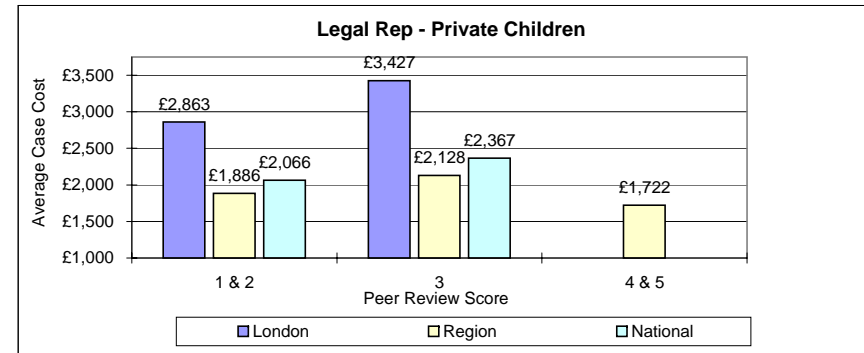

Housing	1/2	3	4/5
London	£ 258	£ 245	
Region	£ 136	£ 178	
National	£ 203	£ 215	

Housing	1/2	3	4/5
London	£ 1,218	£ 1,602	
Region	£ 769	£ 1,649	
National	£ 1,016	£ 1,623	

Family	1 & 2	3	4 & 5
London	£ 335	£ 265	
Region	£ 204	£ 182	£ 179
National	£ 228	£ 198	

Family	1 & 2	3	4 & 5
London	£ 2,888	£ 4,406	
Region	£ 2,520	£ 2,772	£ 2,085
National	£ 2,588	£ 3,088	

Average of Sub-Categories averages

Family	1 & 2	3	4 & 5
London	£ 249	£ 248	
Region	£ 173	£ 167	£ 145
National	£ 187	£ 182	

Family	1 & 2	3	4 & 5
London	£ 3,318	£ 3,795	
Region	£ 2,096	£ 2,230	£ 2,259
National	£ 2,608	£ 2,857	

Private Children	1 & 2	3	4 & 5
London	£ 325	£ 209	
Region	£ 148	£ 144	£ 130
National	£ 180	£ 156	

Private Children	1 & 2	3	4 & 5
London	£ 2,863	£ 3,427	
Region	£ 1,886	£ 2,128	£ 1,722
National	£ 2,066	£ 2,367	