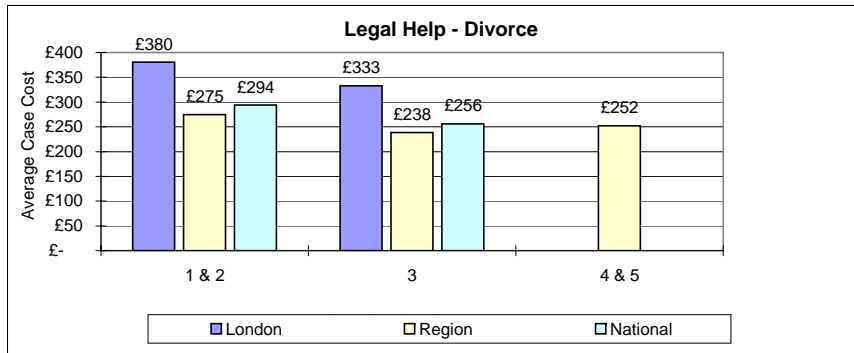

Family	1 & 2	3	4 & 5
London	£ 2,888	£ 4,406	
Region	£ 2,520	£ 2,772	£ 2,085
National	£ 2,588	£ 3,088	

Average of Sub-Categories averages

Family	1 & 2	3	4 & 5
London	£ 249	£ 248	
Region	£ 173	£ 167	£ 145
National	£ 187	£ 182	

Family	1 & 2	3	4 & 5
London	£ 3,318	£ 3,795	
Region	£ 2,096	£ 2,230	£ 2,259
National	£ 2,608	£ 2,857	

Private Children	1 & 2	3	4 & 5
London	£ 325	£ 209	
Region	£ 148	£ 144	£ 130
National	£ 180	£ 156	

Private Children	1 & 2	3	4 & 5
London	£ 2,863	£ 3,427	
Region	£ 1,886	£ 2,128	£ 1,722
National	£ 2,066	£ 2,367	

Public Children	1 & 2	3	4 & 5
London	£ 197	£ 241	
Region	£ 187	£ 199	£ 116
National	£ 189	£ 206	

Public Children	1 & 2	3	4 & 5
London	£ 4,373	£ 6,015	
Region	£ 4,073	£ 4,747	£ 5,865
National	£ 4,128	£ 4,980	

Domestic Violence	1 & 2	3	4 & 5
London	£ 218	£ 287	
Region	£ 120	£ 129	£ 114
National	£ 138	£ 158	

Domestic Violence	1 & 2	3	4 & 5
London	£ 1,960	£ 2,711	
Region	£ 1,739	£ 1,813	£ 1,682
National	£ 1,780	£ 1,978	