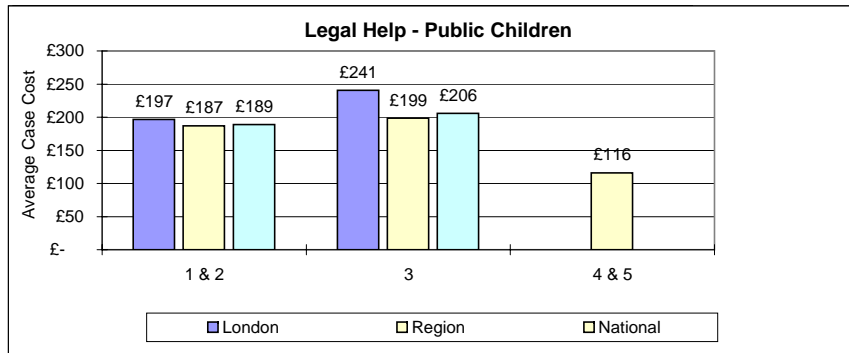

Immigration	1/2	3	4/5
London	£ 1,429	£ 1,718	£ 718
Region		£ 1,728	£ 1,082
National		£ 1,726	£ 984

Mental Health	1/2	3	4/5
London	£ 616	£ 1,008	
Region	£ 797	£ 754	£ 566
National	£ 706	£ 881	

Mental Health	1/2	3	4/5
London	£ 494	£ 4,596	
Region		£ 1,210	
National		£ 2,903	

Housing	1/2	3	4/5
London	£ 258	£ 245	
Region	£ 136	£ 178	
National	£ 203	£ 215	

Housing	1/2	3	4/5
London	£ 1,218	£ 1,602	
Region	£ 769	£ 1,649	
National	£ 1,016	£ 1,623	

Family	1 & 2	3	4 & 5
London	£ 335	£ 265	
Region	£ 204	£ 182	£ 179
National	£ 228	£ 198	

Family	1 & 2	3	4 & 5
London	£ 2,888	£ 4,406	
Region	£ 2,520	£ 2,772	£ 2,085
National	£ 2,588	£ 3,088	

Average of Sub-Categories averages

Family	1 & 2	3	4 & 5
London	£ 249	£ 248	
Region	£ 173	£ 167	£ 145
National	£ 187	£ 182	

Family	1 & 2	3	4 & 5
London	£ 3,318	£ 3,795	
Region	£ 2,096	£ 2,230	£ 2,259
National	£ 2,608	£ 2,857	

Private Children	1 & 2	3	4 & 5
London	£ 325	£ 209	
Region	£ 148	£ 144	£ 130
National	£ 180	£ 156	

Private Children	1 & 2	3	4 & 5
London	£ 2,863	£ 3,427	
Region	£ 1,886	£ 2,128	£ 1,722
National	£ 2,066	£ 2,367	