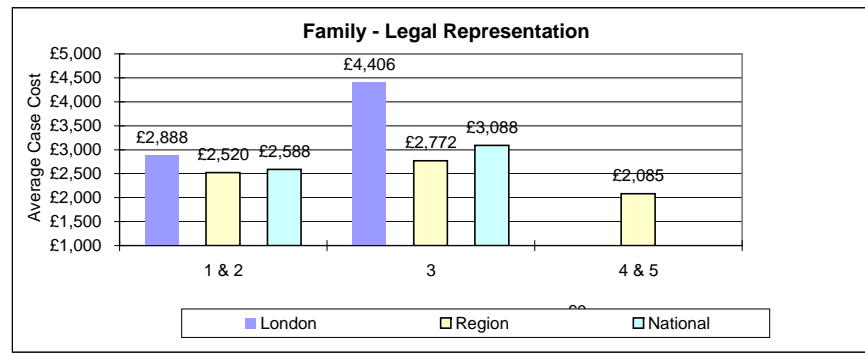

Crime	1 & 2	3	4 & 5
London	£ 421	£ 453	
Region	£ 311	£ 314	£ 331
National	£ 343	£ 353	

Crime	1 & 2	3	4 & 5
London	£ 3,225	£ 3,836	
Region	£ 1,873	£ 1,933	£ 996
National	£ 2,257	£ 2,473	

Immigration	1/2	3	4/5
London	£ 661	£ 709	£ 561
Region		£ 483	£ 518
National		£ 537	£ 410

Immigration	1/2	3	4/5
London	£ 1,429	£ 1,718	£ 718
Region		£ 1,728	£ 1,082
National		£ 1,726	£ 984

Mental Health	1/2	3	4/5
London	£ 616	£ 1,008	
Region	£ 797	£ 754	£ 566
National	£ 706	£ 881	

Mental Health	1/2	3	4/5
London	£ 494	£ 4,596	
Region		£ 1,210	
National		£ 2,903	

Housing	1/2	3	4/5
London	£ 258	£ 245	
Region	£ 136	£ 178	
National	£ 203	£ 215	

Housing	1/2	3	4/5
London	£ 1,218	£ 1,602	
Region	£ 769	£ 1,649	
National	£ 1,016	£ 1,623	

Family	1 & 2	3	4 & 5
London	£ 335	£ 265	
Region	£ 204	£ 182	£ 179
National	£ 228	£ 198	

Family	1 & 2	3	4 & 5
London	£ 2,888	£ 4,406	
Region	£ 2,520	£ 2,772	£ 2,085
National	£ 2,588	£ 3,088	

Average of Sub-Categories averages

Family	1 & 2	3	4 & 5
London	£ 249	£ 248	
Region	£ 173	£ 167	£ 145
National	£ 187	£ 182	