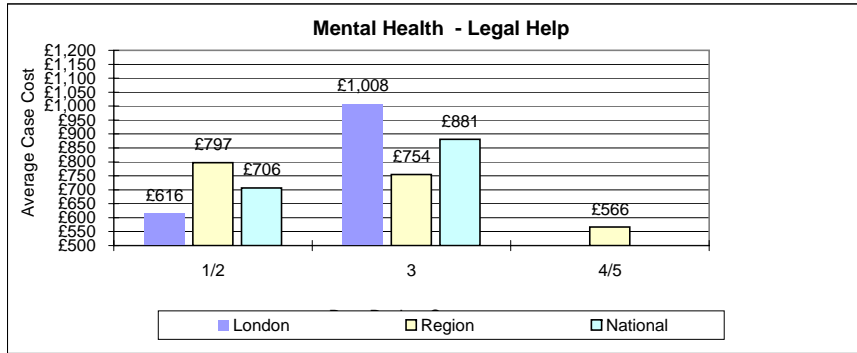

Crime	1 & 2	3	4 & 5
London	£ 421	£ 453	
Region	£ 311	£ 314	£ 331
National	£ 343	£ 353	

Crime	1 & 2	3	4 & 5
London	£ 3,225	£ 3,836	
Region	£ 1,873	£ 1,933	£ 996
National	£ 2,257	£ 2,473	

Immigration	1/2	3	4/5
London	£ 661	£ 709	£ 561
Region		£ 483	£ 518
National		£ 537	£ 410

Immigration	1/2	3	4/5
London	£ 1,429	£ 1,718	£ 718
Region		£ 1,728	£ 1,082
National		£ 1,726	£ 984

Mental Health	1/2	3	4/5
London	£ 616	£ 1,008	
Region	£ 797	£ 754	£ 566
National	£ 706	£ 881	

Mental Health	1/2	3	4/5
London	£ 494	£ 4,596	
Region		£ 1,210	
National		£ 2,903	

Housing	1/2	3	4/5
London	£ 258	£ 245	
Region	£ 136	£ 178	
National	£ 203	£ 215	

Housing	1/2	3	4/5
London	£ 1,218	£ 1,602	
Region	£ 769	£ 1,649	
National	£ 1,016	£ 1,623	

Family	1 & 2	3	4 & 5
London	£ 335	£ 265	
Region	£ 204	£ 182	£ 179
National	£ 228	£ 198	

Family	1 & 2	3	4 & 5
London	£ 2,888	£ 4,406	
Region	£ 2,520	£ 2,772	£ 2,085
National	£ 2,588	£ 3,088	

Average of Sub-Categories averages

Family	1 & 2	3	4 & 5
London	£ 249	£ 248	
Region	£ 173	£ 167	£ 145
National	£ 187	£ 182	