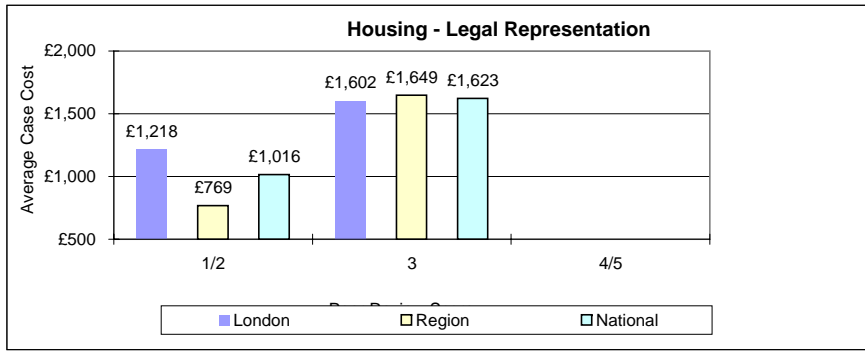

Crime	1 & 2	3	4 & 5
London	£ 421	£ 453	
Region	£ 311	£ 314	£ 331
National	£ 343	£ 353	

Crime	1 & 2	3	4 & 5
London	£ 3,225	£ 3,836	
Region	£ 1,873	£ 1,933	£ 996
National	£ 2,257	£ 2,473	

Immigration	1/2	3	4/5
London	£ 661	£ 709	£ 561
Region		£ 483	£ 518
National		£ 537	£ 410

Immigration	1/2	3	4/5
London	£ 1,429	£ 1,718	£ 718
Region		£ 1,728	£ 1,082
National		£ 1,726	£ 984

Mental Health	1/2	3	4/5
London	£ 616	£ 1,008	
Region	£ 797	£ 754	£ 566
National	£ 706	£ 881	

Mental Health	1/2	3	4/5
London	£ 494	£ 4,596	
Region		£ 1,210	
National		£ 2,903	

Housing	1/2	3	4/5
London	£ 258	£ 245	
Region	£ 136	£ 178	
National	£ 203	£ 215	

Housing	1/2	3	4/5
London	£ 1,218	£ 1,602	
Region	£ 769	£ 1,649	
National	£ 1,016	£ 1,623	

Family	1 & 2	3	4 & 5
London	£ 335	£ 265	
Region	£ 204	£ 182	£ 179
National	£ 228	£ 198	