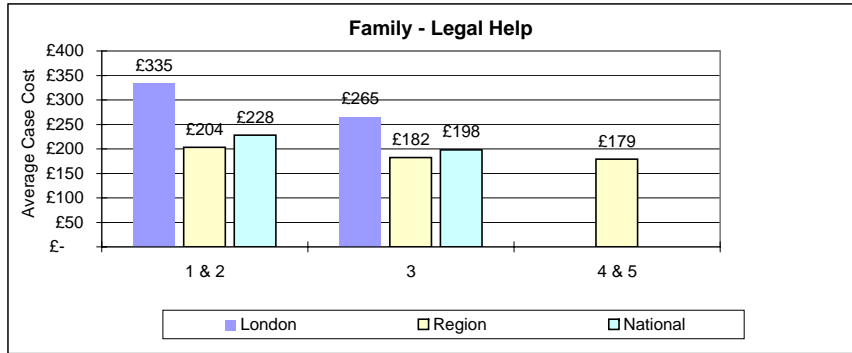

Crime	1 & 2	3	4 & 5
London	£ 421	£ 453	
Region	£ 311	£ 314	£ 331
National	£ 343	£ 353	

Crime	1 & 2	3	4 & 5
London	£ 3,225	£ 3,836	
Region	£ 1,873	£ 1,933	£ 996
National	£ 2,257	£ 2,473	

Immigration	1/2	3	4/5
London	£ 661	£ 709	£ 561
Region		£ 483	£ 518
National		£ 537	£ 410

Immigration	1/2	3	4/5
London	£ 1,429	£ 1,718	£ 718
Region		£ 1,728	£ 1,082
National		£ 1,726	£ 984

Mental Health	1/2	3	4/5
London	£ 616	£ 1,008	
Region	£ 797	£ 754	£ 566
National	£ 706	£ 881	

Mental Health	1/2	3	4/5
London	£ 494	£ 4,596	
Region		£ 1,210	
National		£ 2,903	

Housing	1/2	3	4/5
London	£ 258	£ 245	
Region	£ 136	£ 178	
National	£ 203	£ 215	

Housing	1/2	3	4/5
London	£ 1,218	£ 1,602	
Region	£ 769	£ 1,649	
National	£ 1,016	£ 1,623	

Family	1 & 2	3	4 & 5
London	£ 335	£ 265	
Region	£ 204	£ 182	£ 179
National	£ 228	£ 198	

Family	1 & 2	3	4 & 5
London	£ 2,888	£ 4,406	
Region	£ 2,520	£ 2,772	£ 2,085
National	£ 2,588	£ 3,088	

Average of Sub-Categories averages

Family	1 & 2	3	4 & 5
London	£ 249	£ 248	
Region	£ 173	£ 167	£ 145
National	£ 187	£ 182	