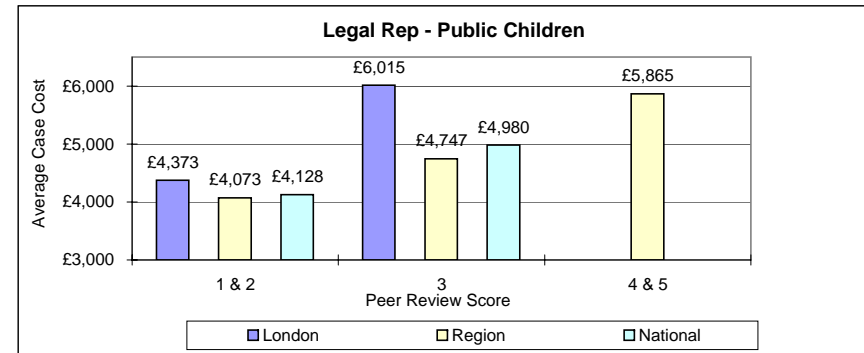

Family	1 & 2	3	4 & 5
London	£ 2,888	£ 4,406	
Region	£ 2,520	£ 2,772	£ 2,085
National	£ 2,588	£ 3,088	

Average of Sub-Categories averages

Family	1 & 2	3	4 & 5
London	£ 249	£ 248	
Region	£ 173	£ 167	£ 145
National	£ 187	£ 182	

Family	1 & 2	3	4 & 5
London	£ 3,318	£ 3,795	
Region	£ 2,096	£ 2,230	£ 2,259
National	£ 2,608	£ 2,857	

Private Children	1 & 2	3	4 & 5
London	£ 325	£ 209	
Region	£ 148	£ 144	£ 130
National	£ 180	£ 156	

Private Children	1 & 2	3	4 & 5
London	£ 2,863	£ 3,427	
Region	£ 1,886	£ 2,128	£ 1,722
National	£ 2,066	£ 2,367	

Public Children	1 & 2	3	4 & 5
London	£ 197	£ 241	
Region	£ 187	£ 199	£ 116
National	£ 189	£ 206	

Public Children	1 & 2	3	4 & 5
London	£ 4,373	£ 6,015	
Region	£ 4,073	£ 4,747	£ 5,865
National	£ 4,128	£ 4,980	

Domestic Violence	1 & 2	3	4 & 5
London	£ 218	£ 287	
Region	£ 120	£ 129	£ 114
National	£ 138	£ 158	

Domestic Violence	1 & 2	3	4 & 5
London	£ 1,960	£ 2,711	
Region	£ 1,739	£ 1,813	£ 1,682
National	£ 1,780	£ 1,978	