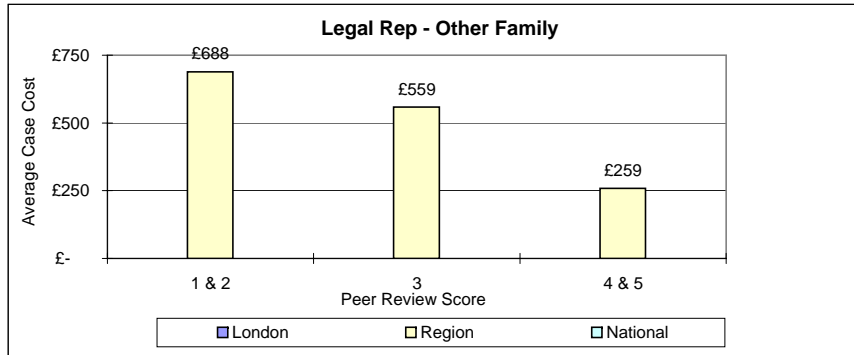

Other Family	1 & 2	3	4 & 5
London			
Region	£ 688	£ 559	£ 259
National