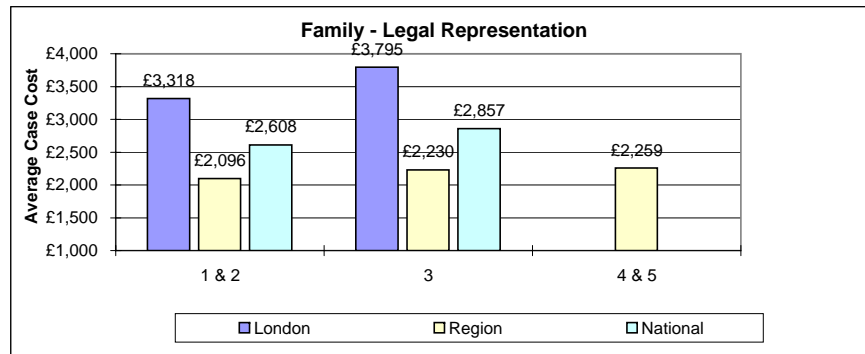

Immigration	1/2	3	4/5
London	£ 1,429	£ 1,718	£ 718
Region		£ 1,728	£ 1,082
National		£ 1,726	£ 984

Mental Health	1/2	3	4/5
London	£ 616	£ 1,008	
Region	£ 797	£ 754	£ 566
National	£ 706	£ 881	

Mental Health	1/2	3	4/5
London	£ 494	£ 4,596	
Region		£ 1,210	
National		£ 2,903	

Housing	1/2	3	4/5
London	£ 258	£ 245	
Region	£ 136	£ 178	
National	£ 203	£ 215	

Housing	1/2	3	4/5
London	£ 1,218	£ 1,602	
Region	£ 769	£ 1,649	
National	£ 1,016	£ 1,623	

Family	1 & 2	3	4 & 5
London	£ 335	£ 265	
Region	£ 204	£ 182	£ 179
National	£ 228	£ 198	

Family	1 & 2	3	4 & 5
London	£ 2,888	£ 4,406	
Region	£ 2,520	£ 2,772	£ 2,085
National	£ 2,588	£ 3,088	

Average of Sub-Categories averages

Family	1 & 2	3	4 & 5
London	£ 249	£ 248	
Region	£ 173	£ 167	£ 145
National	£ 187	£ 182	

Family	1 & 2	3	4 & 5
London	£ 3,318	£ 3,795	
Region	£ 2,096	£ 2,230	£ 2,259
National	£ 2,608	£ 2,857	

Private Children	1 & 2	3	4 & 5
London	£ 325	£ 209	
Region	£ 148	£ 144	£ 130
National	£ 180	£ 156	

Private Children	1 & 2	3	4 & 5
London	£ 2,863	£ 3,427	
Region	£ 1,886	£ 2,128	£ 1,722
National	£ 2,066	£ 2,367	