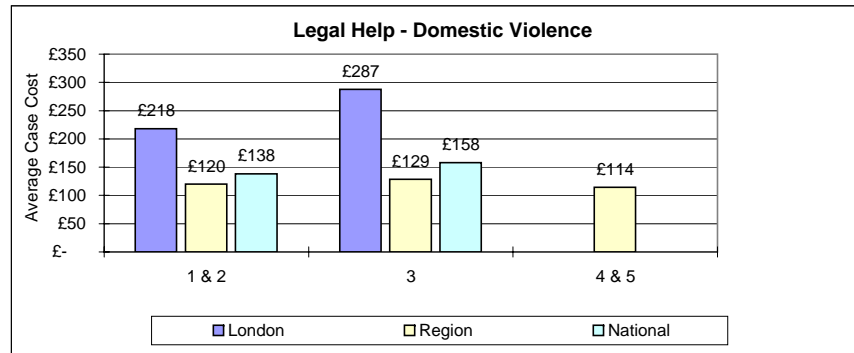

Family	1 & 2	3	4 & 5
London	£ 3,318	£ 3,795	
Region	£ 2,096	£ 2,230	£ 2,259
National	£ 2,608	£ 2,857	

Private Children	1 & 2	3	4 & 5
London	£ 325	£ 209	
Region	£ 148	£ 144	£ 130
National	£ 180	£ 156	

Private Children	1 & 2	3	4 & 5
London	£ 2,863	£ 3,427	
Region	£ 1,886	£ 2,128	£ 1,722
National	£ 2,066	£ 2,367	

Public Children	1 & 2	3	4 & 5
London	£ 197	£ 241	
Region	£ 187	£ 199	£ 116
National	£ 189	£ 206	

Public Children	1 & 2	3	4 & 5
London	£ 4,373	£ 6,015	
Region	£ 4,073	£ 4,747	£ 5,865
National	£ 4,128	£ 4,980	

Divorce	1 & 2	3	4 & 5
London	£ 380	£ 333	
Region	£ 275	£ 238	£ 252
National	£ 294	£ 256	

Financial Provision	1 & 2	3	4 & 5
London	£ 4,076	£ 3,027	
Region	£ 2,091	£ 1,923	£ 1,766
National	£ 2,457	£ 2,126	

Domestic Violence	1 & 2	3	4 & 5
London	£ 218	£ 287	
Region	£ 120	£ 129	£ 114
National	£ 138	£ 158	

Domestic Violence	1 & 2	3	4 & 5
London	£ 1,960	£ 2,711	
Region	£ 1,739	£ 1,813	£ 1,682
National	£ 1,780	£ 1,978	