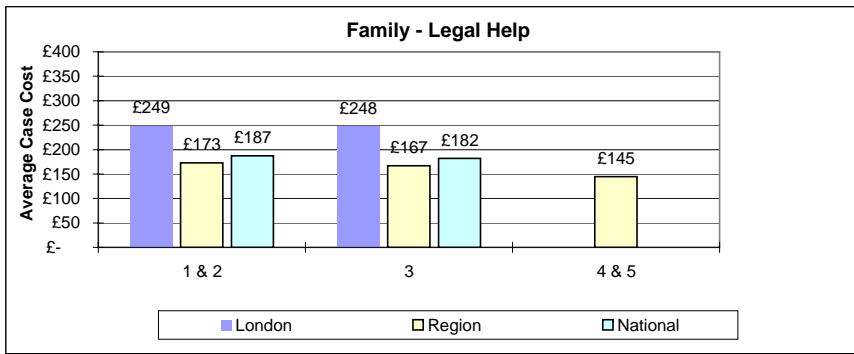

Immigration	1/2	3	4/5
London	£ 1,429	£ 1,718	£ 718
Region		£ 1,728	£ 1,082
National		£ 1,726	£ 984

Mental Health	1/2	3	4/5
London	£ 616	£ 1,008	
Region	£ 797	£ 754	£ 566
National	£ 706	£ 881	

Mental Health	1/2	3	4/5
London	£ 494	£ 4,596	
Region		£ 1,210	
National		£ 2,903	

Housing	1/2	3	4/5
London	£ 258	£ 245	
Region	£ 136	£ 178	
National	£ 203	£ 215	

Housing	1/2	3	4/5
London	£ 1,218	£ 1,602	
Region	£ 769	£ 1,649	
National	£ 1,016	£ 1,623	

Family	1 & 2	3	4 & 5
London	£ 335	£ 265	
Region	£ 204	£ 182	£ 179
National	£ 228	£ 198	

Family	1 & 2	3	4 & 5
London	£ 2,888	£ 4,406	
Region	£ 2,520	£ 2,772	£ 2,085
National	£ 2,588	£ 3,088	

Average of Sub-Categories averages

Family	1 & 2	3	4 & 5
London	£ 249	£ 248	
Region	£ 173	£ 167	£ 145
National	£ 187	£ 182	

Family	1 & 2	3	4 & 5
London	£ 3,318	£ 3,795	
Region	£ 2,096	£ 2,230	£ 2,259
National	£ 2,608	£ 2,857	

Private Children	1 & 2	3	4 & 5
London	£ 325	£ 209	
Region	£ 148	£ 144	£ 130
National	£ 180	£ 156	

Private Children	1 & 2	3	4 & 5
London	£ 2,863	£ 3,427	
Region	£ 1,886	£ 2,128	£ 1,722
National	£ 2,066	£ 2,367	