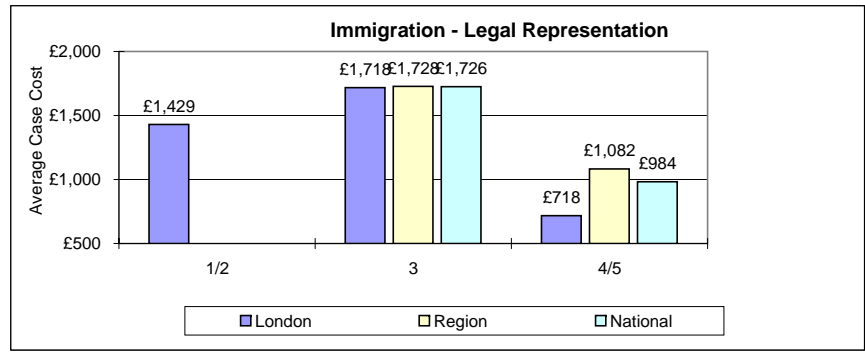

Crime	1 & 2	3	4 & 5
London	£ 421	£ 453	
Region	£ 311	£ 314	£ 331
National	£ 343	£ 353	

Crime	1 & 2	3	4 & 5
London	£ 3,225	£ 3,836	
Region	£ 1,873	£ 1,933	£ 996
National	£ 2,257	£ 2,473	

Immigration	1/2	3	4/5
London	£ 661	£ 709	£ 561
Region		£ 483	£ 518
National		£ 537	£ 410

Immigration	1/2	3	4/5
London	£ 1,429	£ 1,718	£ 718
Region		£ 1,728	£ 1,082
National		£ 1,726	£ 984

Mental Health	1/2	3	4/5
London	£ 616	£ 1,008	
Region	£ 797	£ 754	£ 566
National	£ 706	£ 881	

Mental Health	1/2	3	4/5
London	£ 494	£ 4,596	
Region		£ 1,210	
National		£ 2,903	

Family	1 & 2	3	4 & 5
London	£ 2,888	£ 4,406	
Region	£ 2,520	£ 2,772	£ 2,085
National	£ 2,588	£ 3,088	

Average of Sub-Categories averages

Family	1 & 2	3	4 & 5
London	£ 249	£ 248	
Region	£ 173	£ 167	£ 145
National	£ 187	£ 182	

Domestic Violence	1 & 2	3	4 & 5
London	£ 218	£ 287	
Region	£ 120	£ 129	£ 114
National	£ 138	£ 158	

Domestic Violence	1 & 2	3	4 & 5
London	£ 1,960	£ 2,711	
Region	£ 1,739	£ 1,813	£ 1,682
National	£ 1,780	£ 1,978	